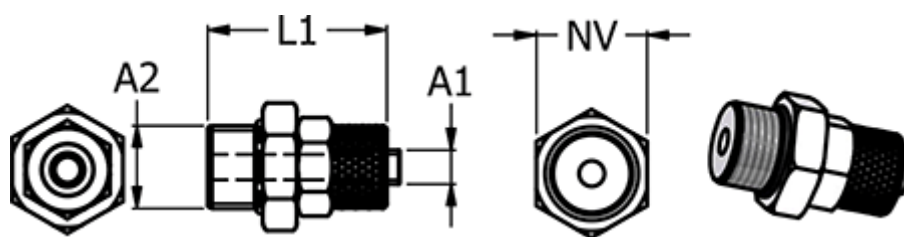

Article number: 586111386

Description: Push-on fitting 11.1038-6, metal $\text{Ø}6/4\text{-G } 3/8\text{'}$ without O-ring
Straight connector

Measures

Hose Diameter A2	= 6/4
L1	= 29
NV	= 19
Thread A2	= G 3/8"